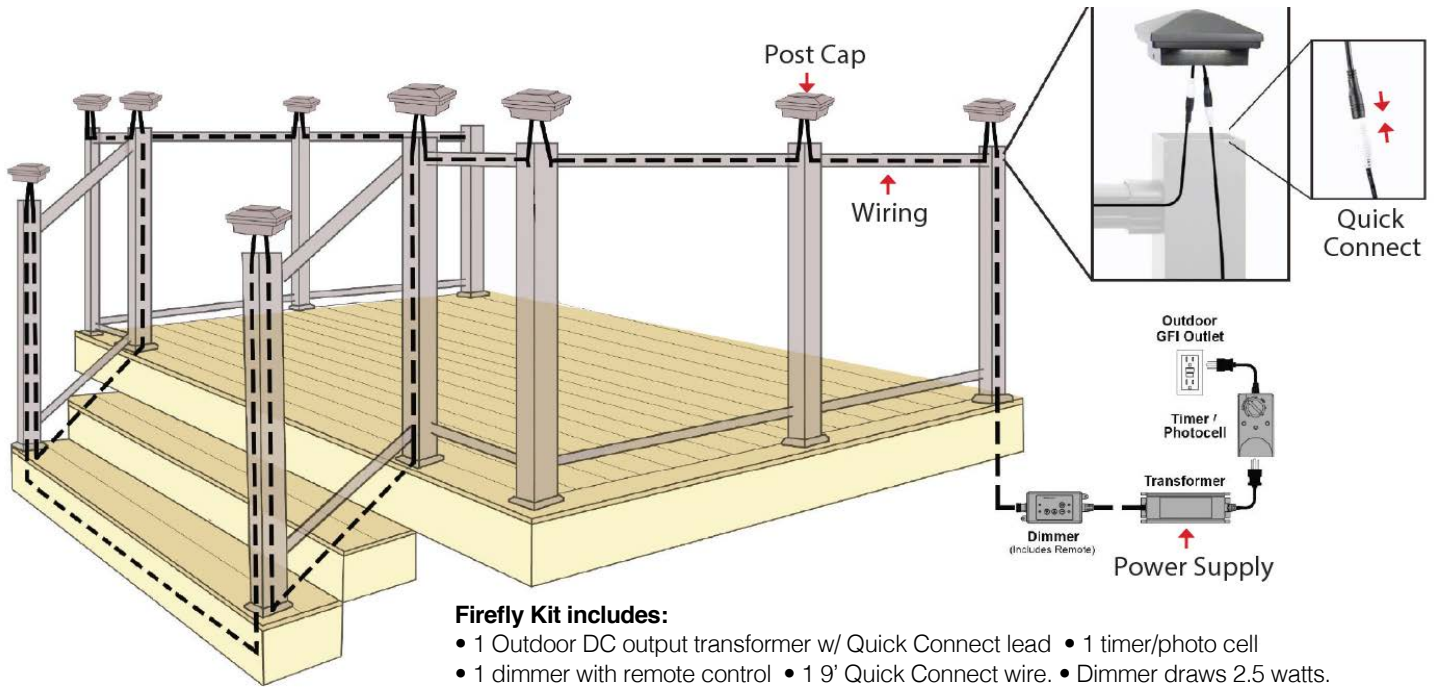

Ultra Firefly[™] Railing Illumination makes it simple to light the night alongside your porches, walkways and decks.

New Firefly[™] is an integrated low-voltage LED lighting system that is designed to provide a soft glow to your paths from under your Ultra Max railing post caps. We've made it easy to add light and excitement to your new railing system with a complete kit with easy-to-follow installation instructions.

UARL-LV25KDL

Uses 3.8 Watts

UARL-LV25K--Cap Only

Ultra Lifetime Warranty

Ultra Aluminum™ products are guaranteed for life against defects in workmanship and/or materials.

Visit our website for more information and a copy of the warranty.