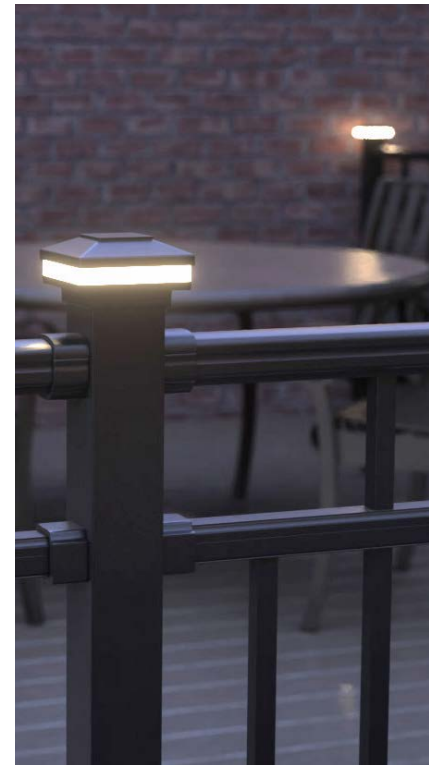

Ultra Firefly[™] Railing Illumination makes it simple to light the night alongside your porches, walkways and decks.

New Firefly[™] is an integrated low-voltage LED lighting system that is designed to provide a soft glow to your paths from under your Ultra Max railing post caps. We've made it easy to add light and excitement to your new railing system with a complete kit with easy-to-follow installation instructions.

UARL-LV25KDL

Uses 3.8 Watts

UARL-LV25K--Cap Only

Ultra Lifetime Warranty

Ultra Aluminum™ products are guaranteed for life against defects in workmanship and/or materials.

Visit our website for more information and a copy of the warranty.