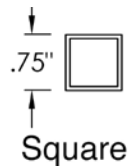

UMX-200 2R Two Rail

UMX-200 3R Three Rail

Top Rail

Bottom Rail

**Balusters**

Ultra square balusters, 3/4" wide, come standard, and are engineered to fit snugly with our Ultra Max<sup>®</sup> Connector System.