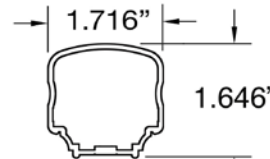

UMX-200 2R Two Rail

UMX-200 3R Three Rail

Top Rail

Bottom Rail

**Balusters**

Ultra square balusters, 3/4" wide, come standard, and are engineered to fit snugly with our Ultra Max<sup>®</sup> Connector System.