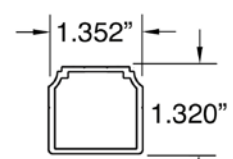

UMX-200 2R Two Rail

UMX-200 3R Three Rail

Top Rail

Bottom Rail

**Balusters**

Ultra square balusters, 3/4" wide, come standard, and are engineered to fit snugly with our Ultra Max<sup>®</sup> Connector System.